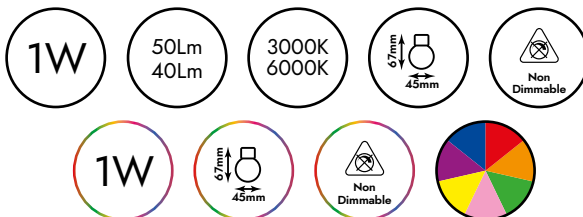

Coloured LED Lamps

LED GU10

2W 180Lm 3000K 6000K 50mm 50mm Non Dimmable

2W 50mm 50mm Non Dimmable [Color Wheel]

7W 50mm 50mm Non Dimmable [Color Wheel]

The icons represent the following specifications:

- 2W**: Power consumption
- 180Lm**: Lumen output
- 3000K 6000K**: Color temperature options
- 50mm 50mm**: Diameter and height dimensions
- Non Dimmable**: Dimming capability
- Color Wheel**: Color temperature range indicator

LED MR16

MR11 LED

LED Polycarbonate Golf Balls

Specifications

PAGE 24

PRODUCT CODE	DESCRIPTION	DIMENSIONS	DIMMABLE
GU10/LED/48/WW	GU10 240V 2W 180lm 120° 3000K	ø50mm x 56mm	No
GU10/LED/48/CW	GU10 240V 2W 180lm 120° 6000K	ø50mm x 56mm	No
GU10/LED/48/BLUE	GU10 240V 2W 120° Blue	ø50mm x 56mm	No
GU10/LED/48/GREEN	GU10 240V 2W 120° Green	ø50mm x 56mm	No
GU10/LED/48/ORANGE	GU10 240V 2W 120° Orange	ø50mm x 56mm	No
GU10/LED/48/RED	GU10 240V 2W 120° Red	ø50mm x 56mm	No
GU10/LED/48/MAG	GU10 240V 2W 120° Magenta	ø50mm x 56mm	No
GU10/LED/7W/AMBER	GU10 170-265V 7W 120° Amber	ø50mm x 55mm	No
GU10/LED/7W/BLUE	GU10 170-265V 7W 120° Blue	ø50mm x 55mm	No
GU10/LED/7W/GREEN	GU10 170-265V 7W 120° Green	ø50mm x 55mm	No
GU10/LED/7W/MAGENTA	GU10 170-265V 7W 120° Magenta	ø50mm x 55mm	No
GU10/LED/7W/RED	GU10 170-265V 7W 120° Red	ø50mm x 55mm	No

PAGE 26

PRODUCT CODE	DESCRIPTION	DIMENSIONS	DIMMABLE
MR11/LED/WHITE	MR11 12V 1.5W 120lm 120° 6300K	ø35mm x 35mm	No
MR11/LED/BLUE	MR11 12V 1.5W 120° Blue	ø35mm x 35mm	No
MR11/LED/GREEN	MR11 12V 1.5W 120° Green	ø35mm x 35mm	No
MR11/LED/ORANGE	MR11 12V 1.5W 120° Orange	ø35mm x 35mm	No