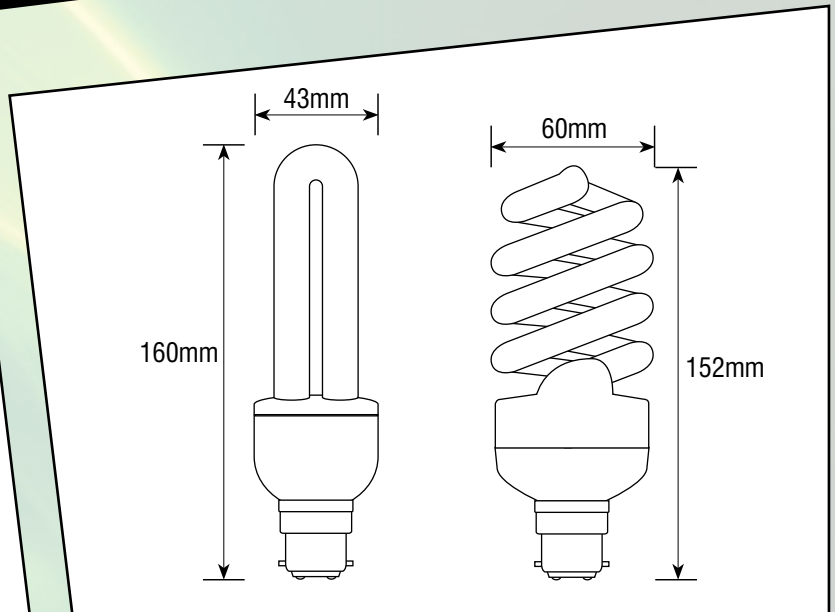

Black Light Blue

Ultra Violet

- Energy saving fluorescent lamps available in two styles
- Emits Ultra Violet light
- Ideal for applications in Clubs, Theatres, special effects lighting and Anti-drug use areas
- Average life 8,000 hours
- Non dimmable

PRODUCT CODE	WATTAGE	CAP TYPE	DIMENSIONS
MEL/11W/BC/BLB	11W	BC	ø43 x 160mm
HELIX/25W/BC/BLB	25W	BC	ø60 x 152mm
HELIX/25W/ES/BLB	25W	ES	ø60 x 152mm