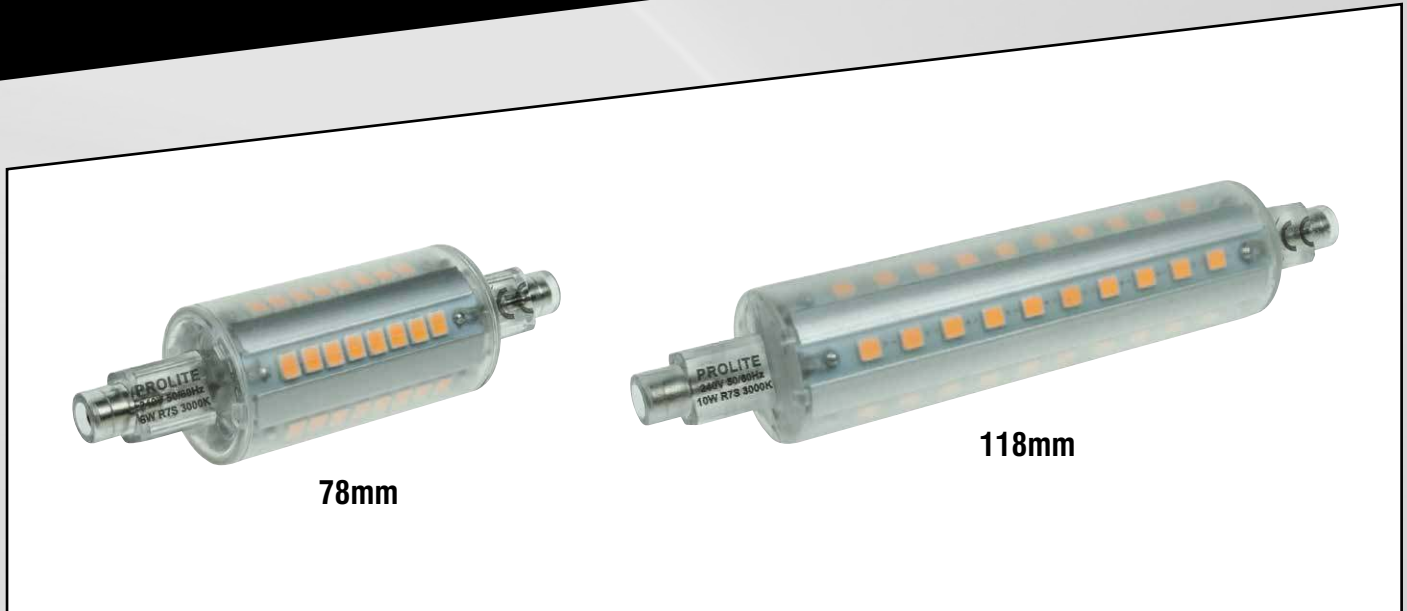

LED Linear R7S Lamps 3000K Warm White

An LED replacement for linear halogen R7S lamps. Available in 78mm and 118mm these lamps will fit all linear halogen light fittings and offer superb energy savings.

- Highly efficient - rated A++
- 360 degree beam angle
- Non dimmable
- Provides instant full light
- Operating voltage 240V
- 3000K warm white
- Average life 40,000 hours

PRODUCT CODE	LAMP TYPE	LUMENS	WATTAGE	CAP TYPE	DIMENSIONS
R7S/LED/6W/3K/78	78mm	800 Lm	6W	R7S	ø20 x 78mm
R7S/LED/10W/3K/118	118mm	1200 Lm	10W	R7S	ø22 x 118mm