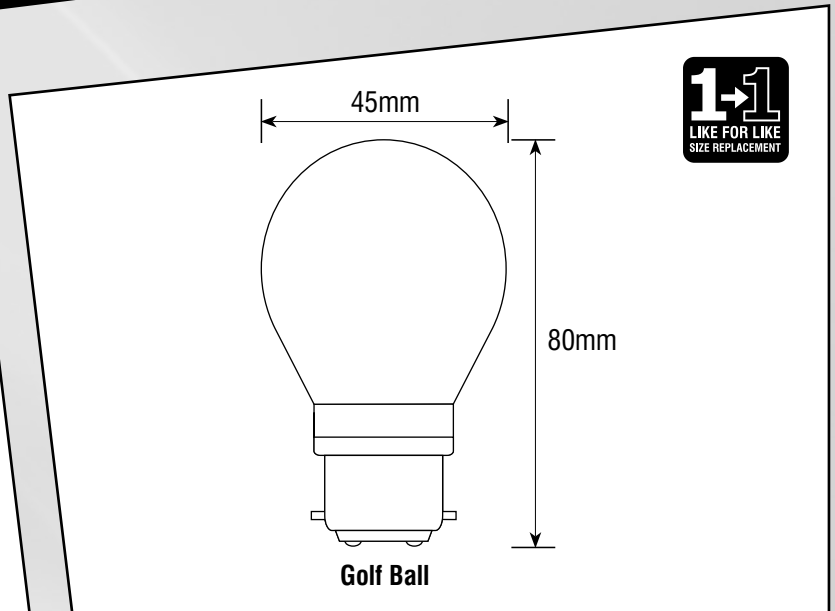

LED Filament Golf Ball Lamps

2700K Warm White

Prolite is pleased to launch it's new completely retrofittable range of LED filament golf ball lamps offering customers a true energy saving replacement to traditional decorative filament lamps. The innovative LED filament design replicates the appearance of an incandescent filament lamp when turned on and off with no circuit boards or LED chips visible.

- Highly efficient - rated A+ +
- 360 degree beam angle
- Non dimmable
- Glass envelope
- Provides instant full light
- Operating voltage 240V
- 2700K warm white
- Average life 25,000 hours

PRODUCT CODE	LUMENS	WATTAGE	CAP TYPE	DIMENSIONS
GOLF/LEDFIL/3W/BC	320 Lm	3W	BC	80 x ø45mm
GOLF/LEDFIL/3W/ES	320 Lm	3W	ES	80 x ø45mm
GOLF/LEDFIL/3W/SES	320 Lm	3W	SES	80 x ø45mm