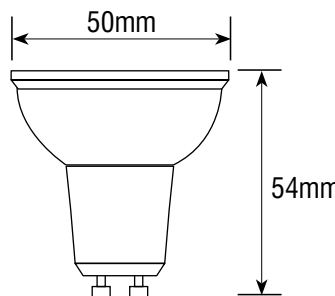

GU10 5W LED

Available in 2700K or 4000K

Highly efficient GU10 LED lamp

5W LED GU10

Halogen GU10

- High performance LED's
- Like for like size replacement - direct replacement for halogen GU10
- Average life 25,000 hours
- 80% energy saving compared to a 50W halogen lamp
- Operating Voltage: 220-240V 50/60 Hz
- Power Consumption: 5W
- Beam Angle: 36 degrees
- Choice of 2700K warm white or 4000K cool white

PRODUCT CODE	POWER (W)	LUMENS	COLOUR TEMPERATURE	CAP TYPE	DIMENSIONS
GU10/WH/LED/5W27	5W	380	2700K	GU10	ø50 x 54mm
GU10/WH/LED/5W40	5W	400	4000K	GU10	ø50 x 54mm