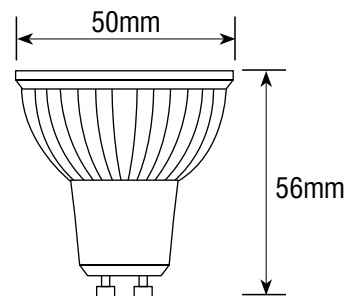

GU10 5W LED

Available in 2700K or 4000K

Highly efficient GU10 LED lamp

5W LED GU10

Halogen GU10

- High performance LED's
- Like for like size replacement - direct replacement for halogen GU10
- Average life 25,000 hours
- 80% energy saving compared to a 50W halogen lamp
- Operating Voltage: 220-240V 50/60 Hz
- Power Consumption: 5W
- Beam Angle: 36 degrees
- Choice of 2700K warm white or 4000K cool white

PRODUCT CODE	POWER (W)	LUMENS	COLOUR TEMPERATURE	CAP TYPE	DIMENSIONS
GU10/WH/LED/5W27	5W	380	2700K	GU10	ø50 x 54mm
GU10/WH/LED/5W40	5W	400	4000K	GU10	ø50 x 54mm