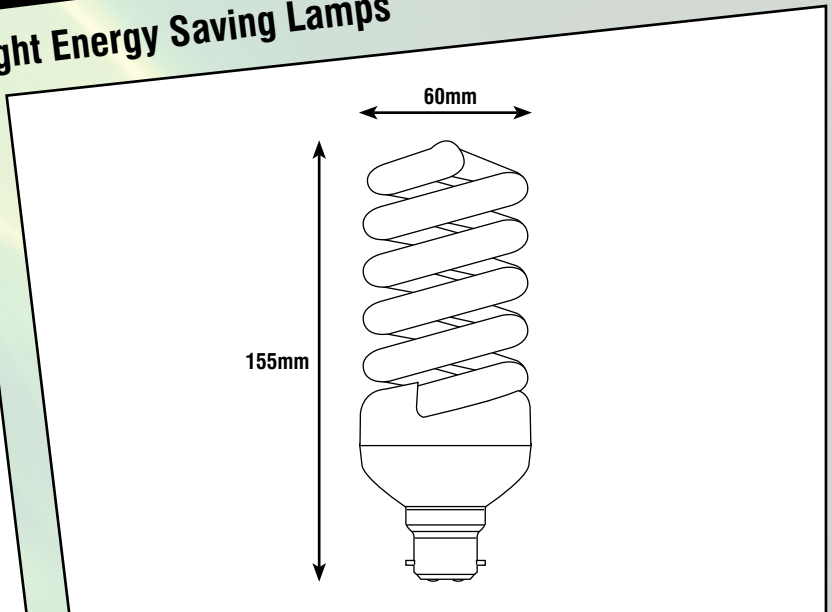

# Helix 30W Compact Fluorescent

Available in Warm White and Daylight White

## Ultra Bright Energy Saving Lamps

A highly efficient lamp, designed to give an even output of 360° of the lamp surface, the innovative helical design is the ultimate in even shadow free lamp distribution. Ideal where high light output is required. Even output of light ensures an attractive appearance in applications utilising shades. Available in 2700K warm white and 6400K daylight white colour temperatures.

- Average life 10,000 hours
- Power factor 95%
- Colour rendering 80RA
- Switching cycles >20,000
- Time to 60% brightness <10 secs
- Mercury content <1.2mg

PRODUCT CODE	POWER (W)	VOLTAGE (V)	LUMENS	CAP TYPE	COLOUR TEMPERATURE (K)	LAMP LENGTH (mm)	LAMP WIDTH (mm)
HELIX/30W/BC	30	240	1900	BC	2700K	155	60
HELIX/30W/ES	30	240	1900	ES	2700K	155	60
HELIX/30W/BC/640	30	240	1900	BC	6400K	155	60
HELIX/30W/ES/640	30	240	1900	ES	6400K	155	60