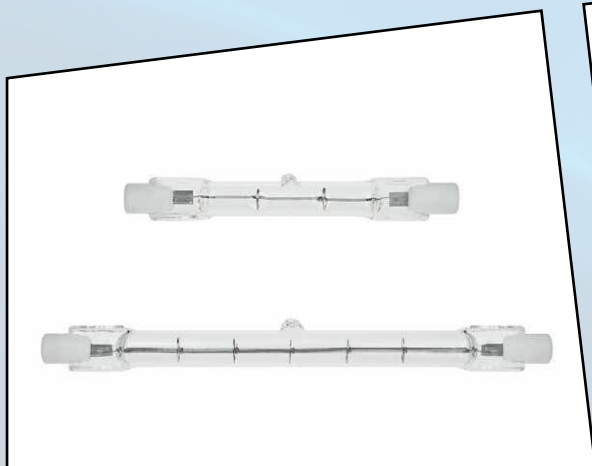

# Linear Halogen C-Class Lamps

2700K Warm White

The C-Class Halogen range offers an energy saving alternative to standard linear Halogen lamps without the loss of light output. For ease of installation, these lamps are fully dimmable and will retrofit into standard fittings.

- Optimised design of filament construction gives excellent light distribution
- Up to 30% energy saving gives lower operational costs
- Improvement in efficiency - all lamps are C rated
- Like for like size replacement
- Completely retrofittable with existing fittings
- Fully dimmable
- A choice of 78mm or 118mm lamps
- Similar light output to standard linear halogens

SPECIFICATIONS	
Voltage:	240V
Average Life:	2,000h
Fully Dimmable:	Yes
Cap Type:	R7S
Switching Cycles:	> 8,000
Instant Full Light:	Yes
Colour Temperature:	2700K

PRODUCT CODE	LUMENS	WATTAGE	EQUIVALENT WATTAGE	DIMENSIONS
C80W/78MM-PROPLUS	1380Lm	80W	100W Light	78mm x 8mm
C120W/78MM-PROPLUS	2220Lm	120W	150W Light	78mm x 8mm
C80W/118MM-PROPLUS	1380Lm	80W	100W Light	118mm x 8mm
C120W/118MM-PROPLUS	2220Lm	120W	150W Light	118mm x 8mm
C160W/118MM-PROPLUS	3100Lm	160W	200W Light	118mm x 8mm
C230W/118MM-PROPLUS	4800Lm	230W	300W Light	118mm x 8mm
C400W/118MM-PROPLUS	8880Lm	400W	500W Light	118mm x 8mm