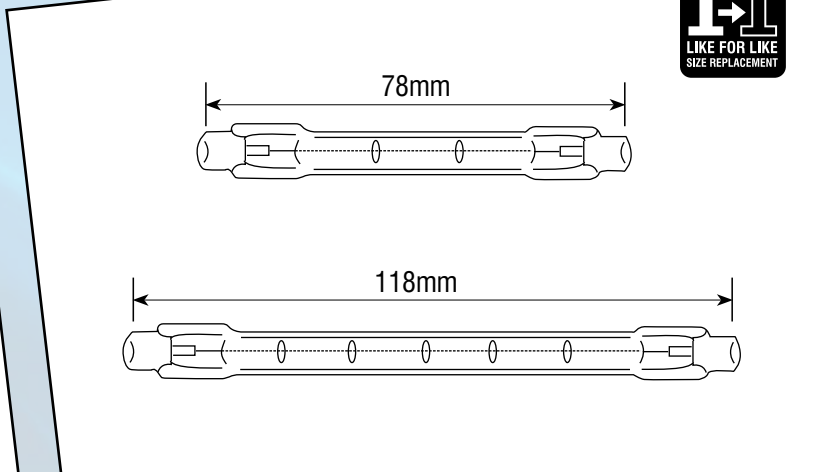

# Linear Halogen C-Class Lamps

2700K Warm White

The C-Class Halogen range offers an energy saving alternative to standard linear Halogen lamps without the loss of light output. For ease of installation, these lamps are fully dimmable and will retrofit into standard fittings.

- Optimised design of filament construction gives excellent light distribution
- Up to 30% energy saving gives lower operational costs
- Improvement in efficiency - all lamps are C rated
- Like for like size replacement
- Completely retrofittable with existing fittings
- Fully dimmable
- A choice of 78mm or 118mm lamps
- Similar light output to standard linear halogens

SPECIFICATIONS	
Voltage:	240V
Average Life:	2,000h
Fully Dimmable:	Yes
Cap Type:	R7S
Switching Cycles:	> 8,000
Instant Full Light:	Yes
Colour Temperature:	2700K

PRODUCT CODE	LUMENS	WATTAGE	EQUIVALENT WATTAGE	DIMENSIONS
C80W/78MM-PROPLUS	1380Lm	80W	100W Light	78mm x 8mm
C120W/78MM-PROPLUS	2220Lm	120W	150W Light	78mm x 8mm
C80W/118MM-PROPLUS	1380Lm	80W	100W Light	118mm x 8mm
C120W/118MM-PROPLUS	2220Lm	120W	150W Light	118mm x 8mm
C160W/118MM-PROPLUS	3100Lm	160W	200W Light	118mm x 8mm
C230W/118MM-PROPLUS	4800Lm	230W	300W Light	118mm x 8mm
C400W/118MM-PROPLUS	8880Lm	400W	500W Light	118mm x 8mm