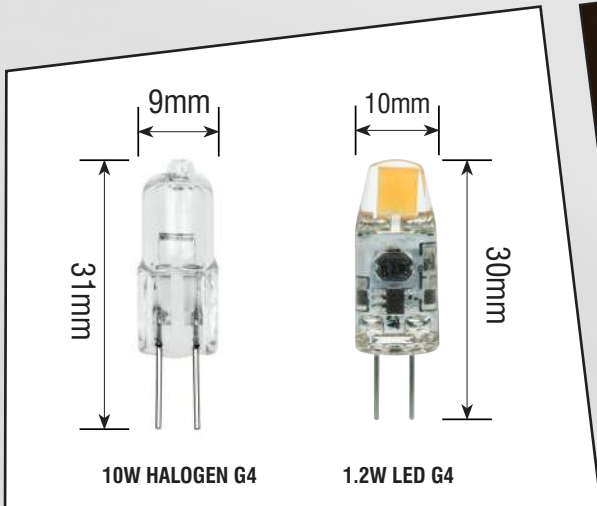

1.2W G4 LED

Available in a variety of colour temperatures

Ideal replacement for halogen G4 capsule lamps

An LED replacement for halogen G4 capsule lamps. The high efficiency of this lamp puts it into the top band A⁺⁺ energy rating.

- 10-20V
- Fits standard G4 fittings
- Excellent energy savings
- 1.2W = 10W halogen
- 25,000 hour average life

COST SAVINGS CALCULATIONS		
	1.2W LED	10W HALOGEN
ANNUAL RUNNING COST BASED ON 8 HOURS PER DAY USAGE	£0.53	£4.38
SAVING PER YEAR BASED ON 15p PER K/PH	£3.85	-
LIFETIME ENERGY SAVINGS	£32.96	-

PRODUCT CODE	POWER (W)	COLOUR TEMPERATURE	LUMENS	DIMENSIONS
G4/LED/1.2W/SIL/27K	1.2	2700K Warm White	110lm	10 x 30mm
G4/LED/1.2W/SIL/42	1.2	4200K Cool White	110lm	10 x 30mm
G4/LED/1.2W/SIL/64	1.2	6400K Daylight White	110lm	10 x 30mm