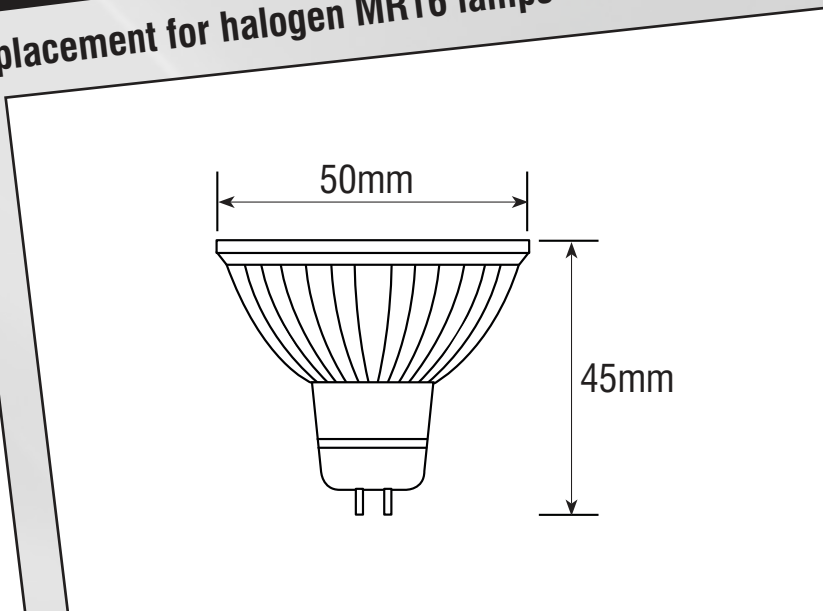

2W MR16 48 LED - Colour

Available in various colours

Like for like size replacement for halogen MR16 lamps

This LED cluster lamp has an innovative design and is installed into a standard MR16 halogen body for 100% retro-fit installations. Available in a range of colours. Requires a compatible LED driver.

- 120° beam angle
- Uses just 2W total power consumption
- Fitted with 48 LED's for maximum efficiency
- 12V
- Average life 30,000 hours

PRODUCT CODE	POWER (W)	COLOUR	DIMENSIONS
MR16/LED/48/BLUE	2W	Blue	45mm x ø50mm
MR16/LED/48/GREEN	2W	Green	45mm x ø50mm
MR16/LED/48/MAG	2W	Magenta	45mm x ø50mm
MR16/LED/48/ORANGE	2W	Orange	45mm x ø50mm
MR16/LED/48/RED	2W	Red	45mm x ø50mm