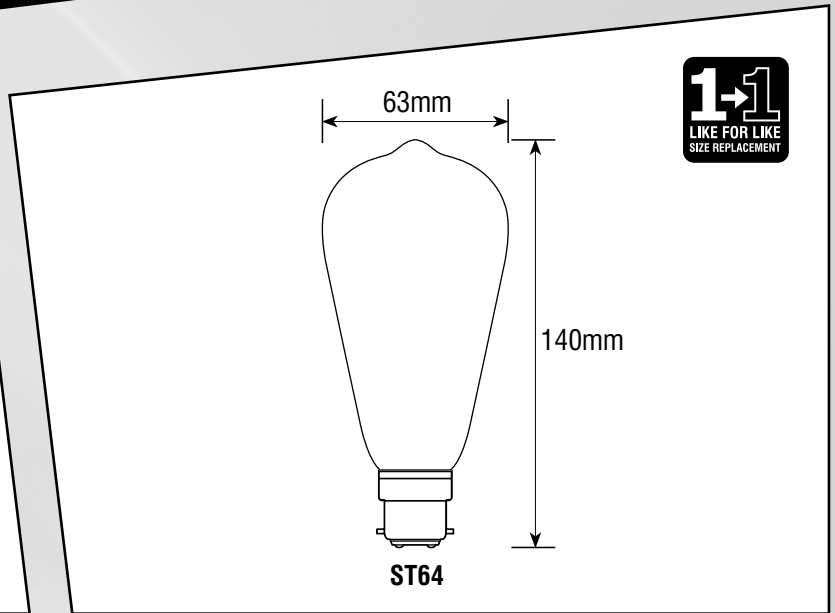

LED ST64 Gold Tint Filament Lamps

2700K Warm White

Prolite is pleased to launch it's new completely retrofittable range of ST64 LED filament lamps offering customers a true energy saving replacement to traditional decorative filament lamps. The innovative LED filament design replicates the appearance of an incandescent filament lamp when turned on and off with no circuit boards or LED chips visible.

- Highly efficient - rated A+ +
- 360 degree beam angle
- Non dimmable
- Glass envelope
- Provides instant full light
- Operating voltage 240V
- 2700K warm white
- Average life 25,000 hours

PRODUCT CODE	LAMP TYPE	LUMENS	WATTAGE	CAP TYPE	DIMENSIONS
ST64/LEDFIL/4WBCG	ST64 Gold Tint	400 Lm	4W	BC	63 x 140mm
ST64/LEDFIL/4WESG	ST64 Gold Tint	400 Lm	4W	ES	63 x 140mm