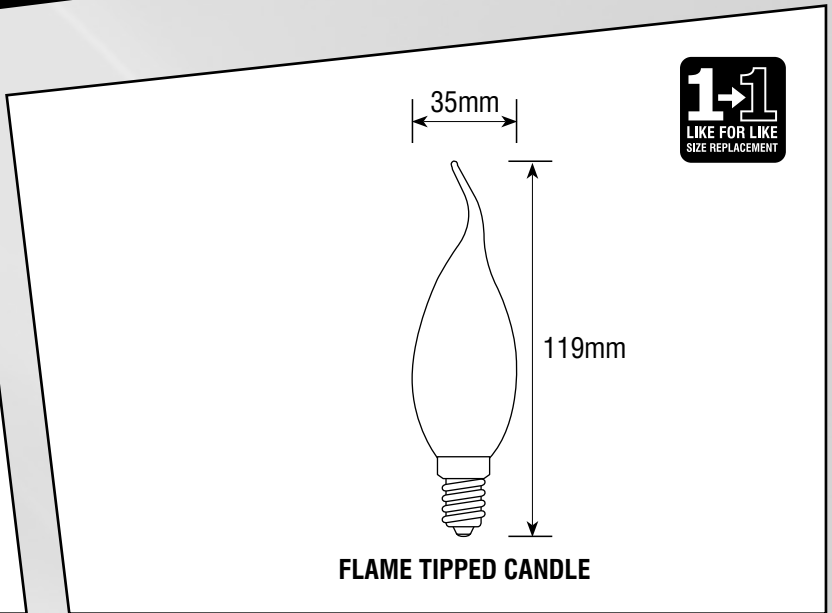

LED Flame Tipped Candle Filament Lamps

2700K Warm White

Prolite is pleased to launch it's new completely retrofittable range of LED candle filament lamps offering customers a true energy saving replacement to traditional decorative filament lamps. The innovative LED filament design replicates the appearance of an incandescent filament lamp when turned on and off with no circuit boards or LED chips visible.

- Highly efficient - rated A+ +
- 360 degree beam angle
- Non dimmable
- Glass envelope
- Provides instant full light
- Operating voltage 240V
- 2700K warm white
- Average life 25,000 hours

PRODUCT CODE	LAMP TYPE	LUMENS	WATTAGE	CAP TYPE	DIMENSIONS
CELF/LEDFIL/3WBC	Flame Tipped Candle	320 Lm	3W	BC	35 x 119mm
CELF/LEDFIL/3WSBC	Flame Tipped Candle	320 Lm	3W	SBC	35 x 119mm
CELF/LEDFIL/3WSES	Flame Tipped Candle	320 Lm	3W	SES	35 x 119mm