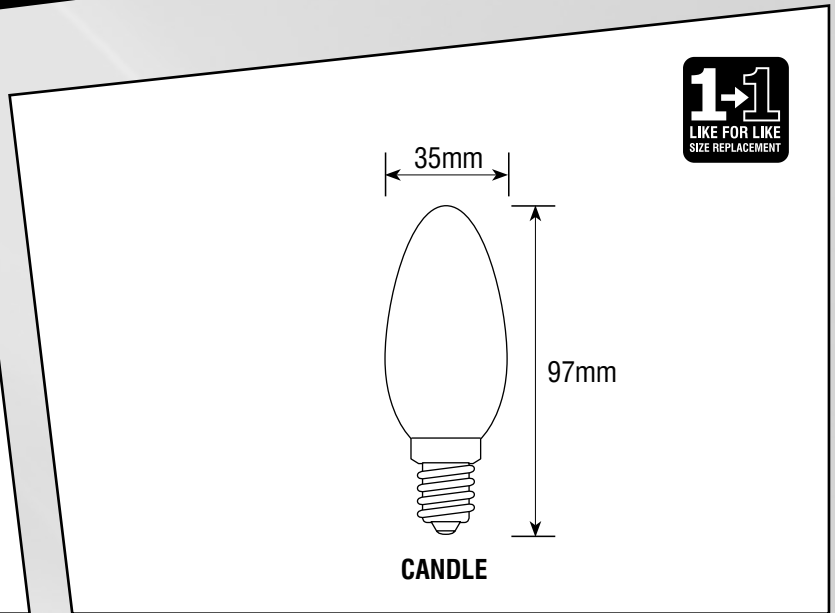

2W LED Candle Filament Lamps

2700K Warm White

Prolite is pleased to launch it's new completely retrofittable range of LED candle filament lamps offering customers a true energy saving replacement to traditional decorative filament lamps. The innovative LED filament design replicates the appearance of an incandescent filament lamp when turned on and off with no circuit boards or LED chips visible.

- Highly efficient - rated A+ +
- 360 degree beam angle
- Non dimmable
- Glass envelope
- Provides instant full light
- Operating voltage 240V
- 2700K warm white
- Average life 25,000 hours

PRODUCT CODE	LAMP TYPE	LUMENS	WATTAGE	CAP TYPE	DIMENSIONS
CEL/LEDFIL/2WBC	Candle	200 Lm	2W	BC	35 x 97mm
CEL/LEDFIL/2WSBC	Candle	200 Lm	2W	SBC	35 x 97mm
CEL/LEDFIL/2WSES	Candle	200 Lm	2W	SES	35 x 97mm