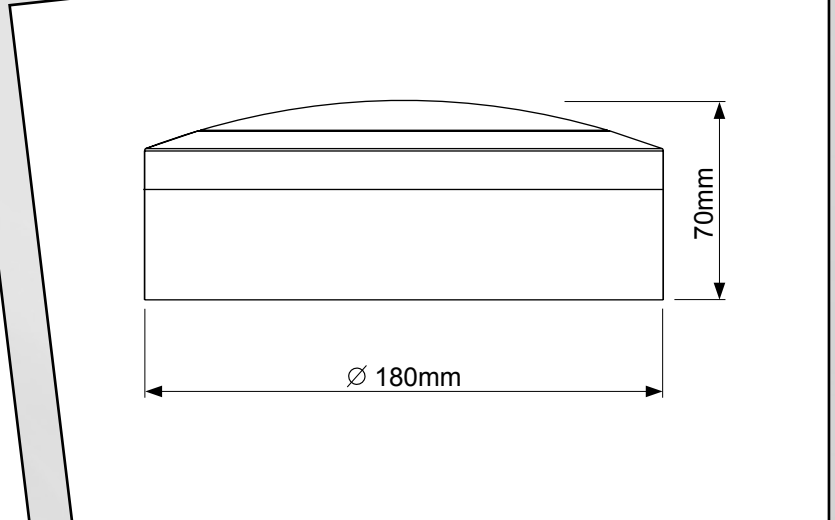

LED Pro-Disc Plus Mini

LED Energy Saving Bulk Head Light

The LED Pro-Disc Plus Mini is the perfect solution to outdoor lighting with a die cast water proof housing. Available in a choice of white or grey finish.

- 12W LED replacement for 16W / 28W 2D lamps
- 600 lumens
- 5000K Cool White
- IP65
- Beam angle 120°
- Die cast aluminium housing
- 60 pcs SMD LED
- 30,000 hours average life
- 100-240V AC 50/60Hz

Product Codes

Grey - LED/PDIP/12W/5KG

White - LED/PDIP/12W/5KW