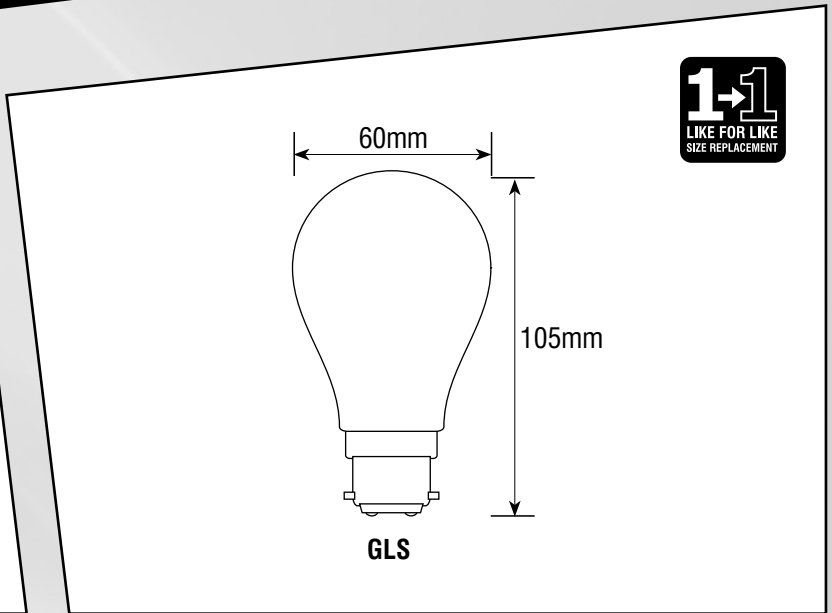

LED GLS Filament Lamps

2700K Warm White

Prolite is pleased to launch it's new completely retrofittable range of LED filament lamps offering customers a true energy saving replacement to traditional decorative filament lamps. The innovative LED filament design replicates the appearance of an incandescent filament lamp when turned on and off with no circuit boards or LED chips visible.

- Highly efficient - rated A+ +
- 360 degree beam angle
- Non dimmable
- Glass envelope
- Provides instant full light
- Operating voltage 240V
- 2700K warm white
- Average life 25,000 hours