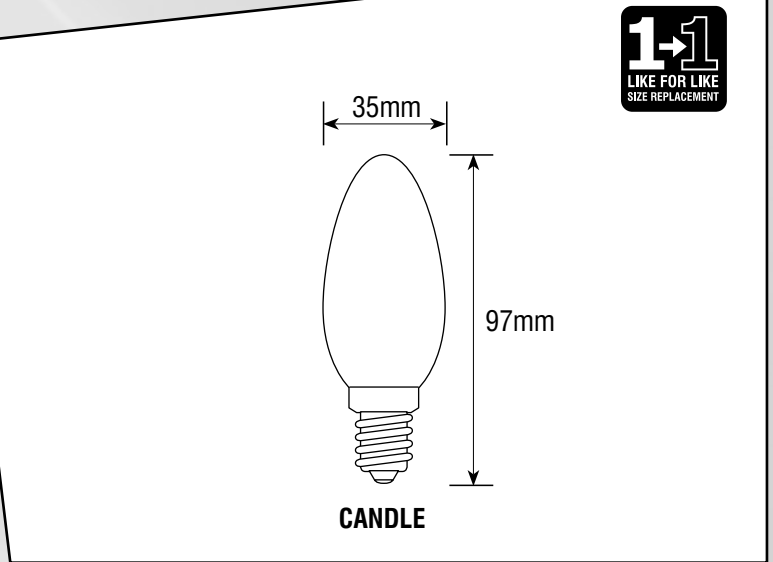

LED Candle Filament Lamps

2700K Warm White

Prolite is pleased to launch it's new completely retrofittable range of LED candle filament lamps offering customers a true energy saving replacement to traditional decorative filament lamps. The innovative LED filament design replicates the appearance of an incandescent filament lamp when turned on and off with no circuit boards or LED chips visible.

- 360 degree beam angle
- Non dimmable
- Glass envelope
- Provides instant full light
- Operating voltage 240V
- 2700K warm white
- Average life 25,000 hours

PRODUCT CODE	LAMP TYPE	LUMENS	WATTAGE	CAP TYPE	DIMENSIONS
CEL/LEDFIL/3WBC	Candle	320 Lm	3W	BC	35 x 97mm
CEL/LEDFIL/3WES	Candle	320 Lm	3W	ES	35 x 97mm
CEL/LEDFIL/3WSBC	Candle	320 Lm	3W	SBC	35 x 97mm
CEL/LEDFIL/3WSES	Candle	320 Lm	3W	SES	35 x 97mm