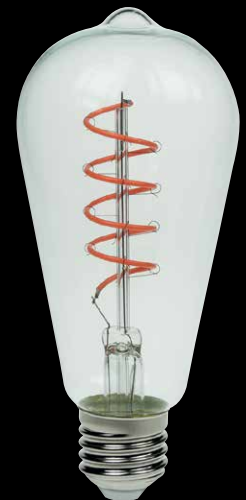

FUNKY FILAMENTS

ST64 Colour Spiral Filament

The Funky Filament range from Prolite is available in classic light bulb shape ST64 in vibrant colours of blue, green, magenta, red, pink and yellow. These lamps are suitable for domestic and commercial applications especially high-quality decorative lighting schemes in bars, hotels, restaurants. With a voltage input of 110V-240V these lamps will be excellent on festoons for external events such as weddings, parties and festivals.

- Choice of 6 colours
- ES Edison screw cap
- Average life 25,000 hours
- Non dimmable
- Switching cycles >13,000
- Instant full light

PRODUCT CODE	WATTAGE	VOLTAGE	COLOUR	DIMENSIONS
FUNKYFIL/ST64/4W/ES/BLUE	4W	110-240V	Blue	ø64mm x 138mm
FUNKYFIL/ST64/4W/ES/GREEN	4W	110-240V	Green	ø64mm x 138mm
FUNKYFIL/ST64/4W/ES/MAGENTA	4W	110-240V	Magenta	ø64mm x 138mm
FUNKYFIL/ST64/4W/ES/PINK	4W	110-240V	Pink	ø64mm x 138mm
FUNKYFIL/ST64/4W/ES/RED	4W	110-240V	Red	ø64mm x 138mm
FUNKYFIL/ST64/4W/ES/YELLOW	4W	110-240V	Yellow	ø64mm x 138mm