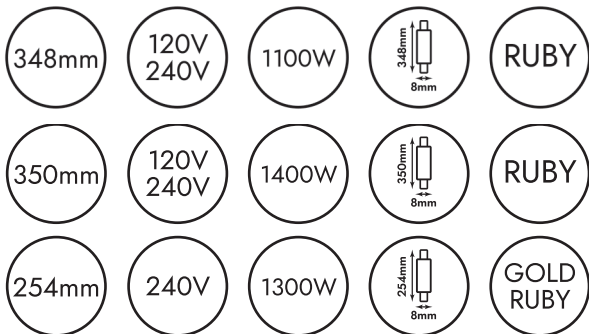

## SPECIFICATIONS

PRODUCT CODE	DESCRIPTION	DIMENSIONS
INF641211R7S	R7S 348mm 120V 1100W IRK ruby heater lamp, push fit	ø8mm x 348mm
INF642411R7S	R7S 348mm 240V 1100W IRK ruby heater lamp, push fit	ø8mm x 348mm
INF641214R7S	R7S 350mm 120V 1400W IRK ruby heater lamp, push fit	ø8mm x 350mm
INF642414R7S	R7S 350mm 240V 1400W IRK ruby heater lamp, push fit	ø8mm x 350mm
INF641214SFL	SK15 350mm 120V 1400W IRK ruby heater lamp, fly leads	ø8mm x 350mm
INF642413GR7S	R7S 254mm 240V 1300W IRK gold heater lamp, push fit	ø8mm x 254mm
INF642413R7S	R7S 254mm 240V 1300W IRK ruby heater lamp, push fit	ø8mm x 254mm