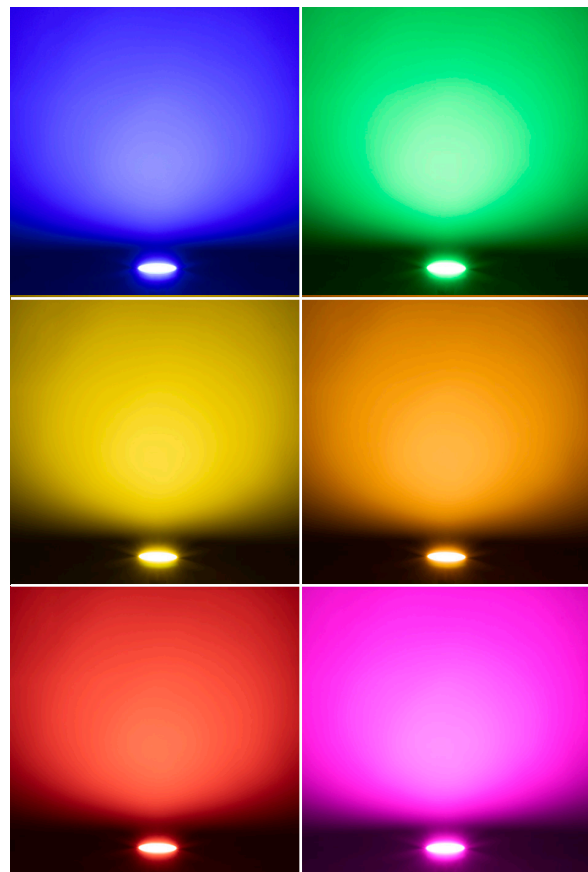

GU10 7W LED COLOUR

Dimmable, available in a range of colours

- Fully dimmable
- High power 7W light output
- Fitted with opaque glass lens
- Beam angle 120°
- 240V input
- Average life 15,000 hours
- Dimensions $\varnothing 50 \times 55\text{mm}$
- Recommended to be used with a V-pro dimmer

PRODUCT CODE	COLOUR
GU10/LED/7W/BLUE/DIM	BLUE
GU10/LED/7W/GREEN/DIM	GREEN
GU10/LED/7W/YELLOW/DIM	YELLOW
GU10/LED/7W/AMBER/DIM	AMBER
GU10/LED/7W/RED/DIM	RED
GU10/LED/7W/MAG/DIM	MAGENTA