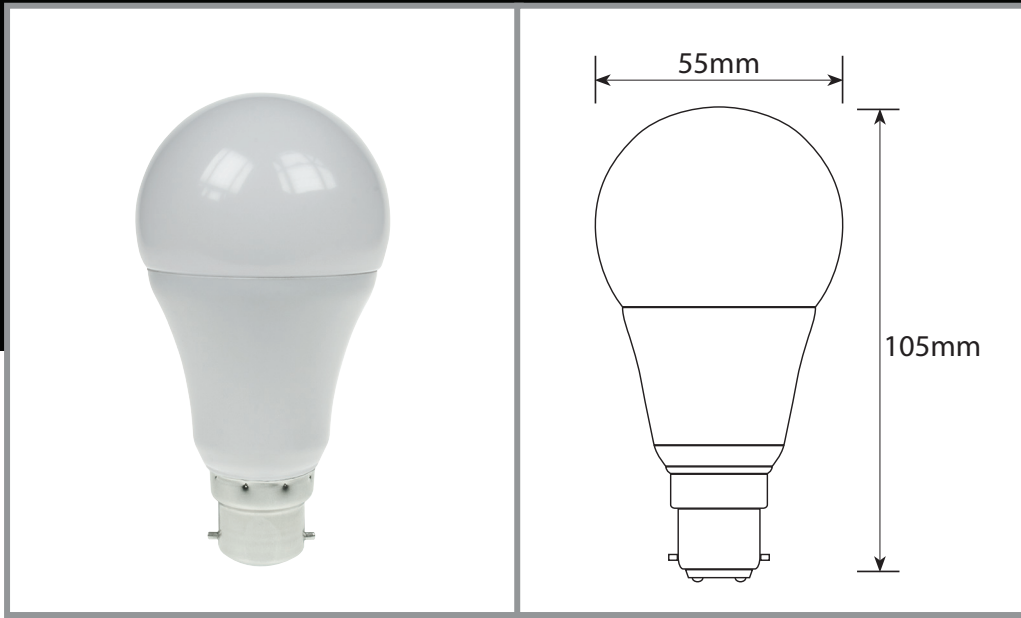

LED Sensor Light

Available in Warm White

- Fitted with intelligent light sensor
- Instant full light
- Non dimmable
- Operating voltage 240V
- 2700K warm white or 4000K cool white
- Average life 15,000 hours
- Rated F for efficiency

Product Code	Lumens	Wattage	Cap Type	Dimensions
GLS/LED/6W/BC/SENS	520lm	6W	BC	ø55 x 105mm
GLS/LED/6W/ES/SENS	520lm	6W	ES	ø55 x 105mm
GLS/LED/6W/BC/SENS/4K	520lm	4W	BC	ø55 x 105mm
GLS/LED/6W/ES/SENS/4K	520lm	4W	ES	ø55 x 105mm