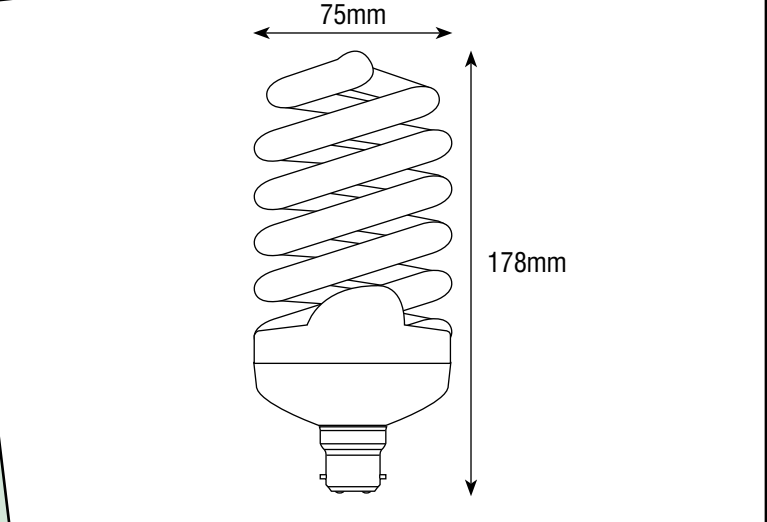

Helix 55W Compact Fluorescent

Available in Warm White and Daylight White

The Prolite 55W Helix T3 high power compact fluorescent spiral lamps offer an outstanding light output of 3150 lumens. The 55W Helix is ideal for applications where a high light output is required. They are available in 2700k warm white and 6400k day light white and BC & ES cap types. Suitable in both domestic and commercial applications.

	55W CFL	250W INCANDESCENT
ANNUAL RUNNING COST BASED ON 8 HOURS PER DAY USAGE	£24.09	£109.50
SAVING PER YEAR BASED ON 15p PER K/PH	£85.41	-

PRODUCT CODE	WATTAGE	LUMENS	COLOUR TEMPERATURE	CAP TYPE	DIMENSIONS
HELIX/55W/BC27	55W	3150 Lm	2700K	BC	178 x ø75mm
HELIX/55W/BC64	55W	3150 Lm	6400K	BC	178 x ø75mm
HELIX/55W/ES27	55W	3150 Lm	2700K	ES	178 x ø75mm
HELIX/55W/ES64	55W	3150 Lm	6400K	ES	178 x ø75mm