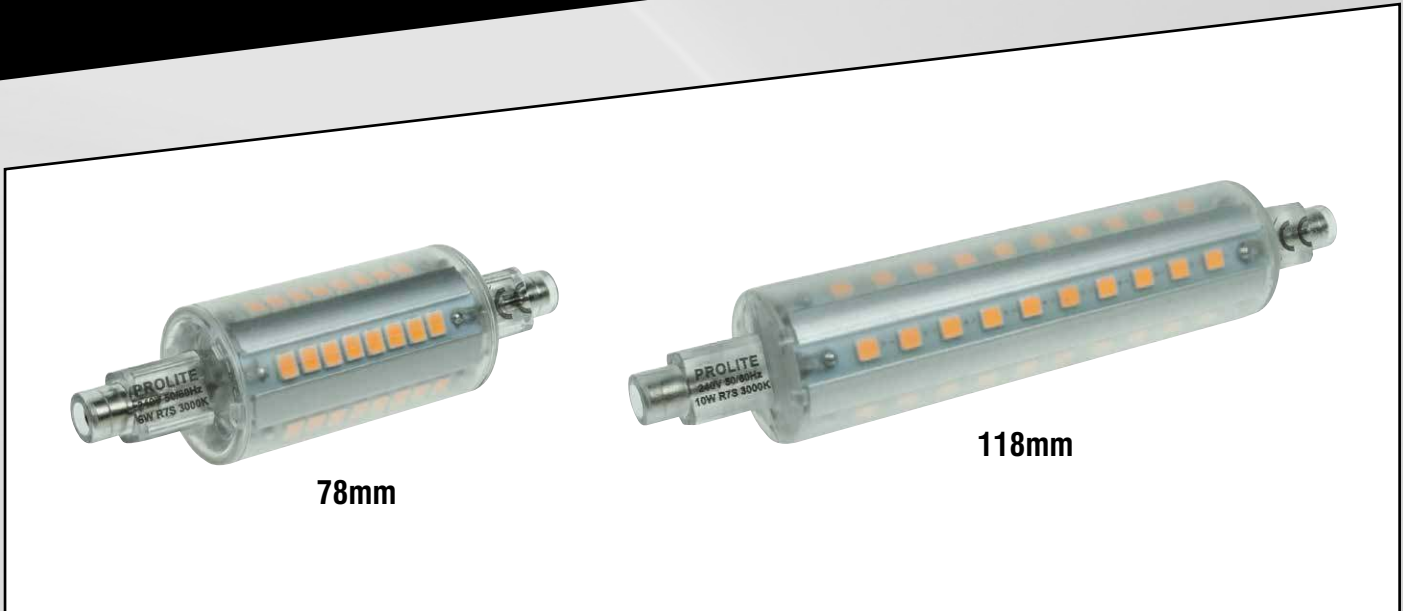

LED Linear R7S Lamps 3000K Warm White

An LED replacement for linear halogen R7S lamps. Available in 78mm and 118mm these lamps will fit all linear halogen light fittings and offer superb energy savings.

- Highly efficient - rated A+ +
- 360 degree beam angle
- Non dimmable
- Provides instant full light
- Wide operating voltage range - 100-265V
- 3000K warm white
- Average life 40,000 hours

RoHS   

PRODUCT CODE	LAMP TYPE	LUMENS	WATTAGE	CAP TYPE	DIMENSIONS
R7S/LED5L/6W/3K/78	78mm	800 Lm	6W	R7S	ø22 x 78mm
R7S/LED5L/10W/3K/118	118mm	1200 Lm	10W	R7S	ø22 x 118mm