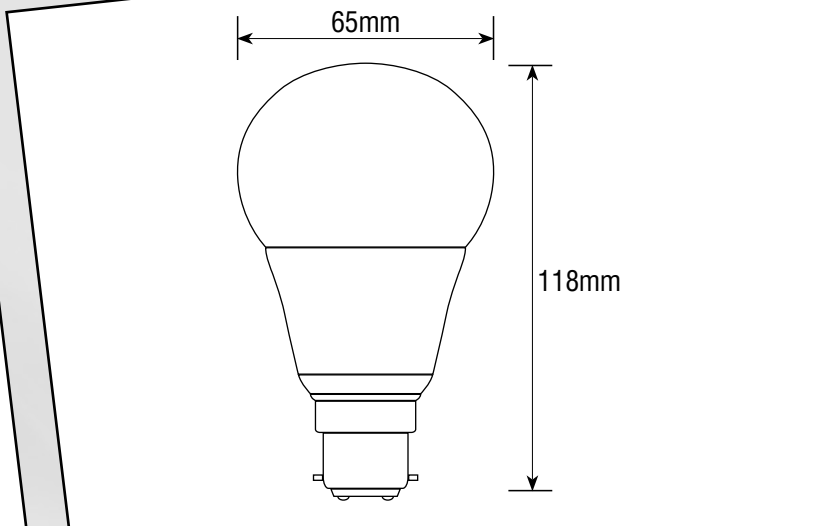

LED Sensor Light

2700K Warm White

- Fitted with intelligent light sensor
- Instant full light
- Non dimmable
- Operating voltage 90-265V
- 2700K warm white
- Average life 30,000 hours
- >100,000 switching cycles
- Rated A++ for efficiency

RoHS

PRODUCT CODE	LUMENS	WATTAGE	CAP TYPE	DIMENSIONS
GLS/LEDSSENS/6.5W/BC	600 Lm	6.5W	BC	ø65 x 118mm
GLS/LEDSSENS/6.5W/ES	600 Lm	6.5W	ES	ø65 x 118mm