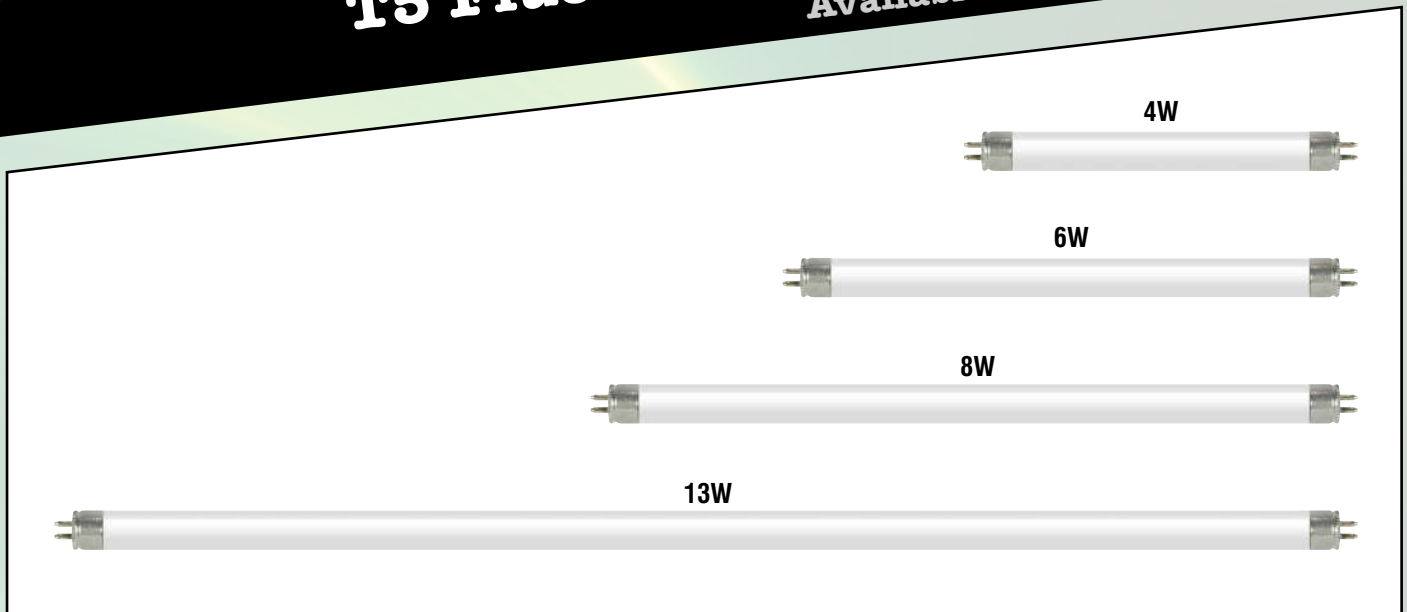

T5 Fluorescent Tubes

Available in a variety of lengths

Prolite T5 linear fluorescent tubes offer superior colour rendering, and are available in a variety of wattages. These bulbs are available in 4W, 6W, 8W and 13W 2700K warm white, 3500K standard white and 4000K cool white. With a G5 cap the T5 lamps are suitable for use in a wide range of applications. Compatible with all current control gear.

- Energy rating B
- Average life 8,000 hours
- Non dimmable
- Mercury content <5.0 mg

| PRODUCT CODE | WATTAGE | LUMENS | COLOUR TEMPERATURE | DIMENSIONS |
|----------------|---------|--------|--------------------|-------------|
| T54WTUBE3500 | 4W | 130 Lm | 3500K White | 148 x ø16mm |
| T56WTUBE3500 | 6W | 260 Lm | 3500K White | 219 x ø16mm |
| T58WTUBE2700K | 8W | 380 Lm | 2700K Warm White | 302 x ø16mm |
| T58WTUBE3500 | 8W | 380 Lm | 3500K White | 302 x ø16mm |
| T513WTUBE2700K | 13W | 800 Lm | 2700K Warm White | 524 x ø16mm |
| T513WTUBE3500 | 13W | 800 Lm | 3500K White | 524 x ø16mm |
| T513WTUBE | 13W | 800 Lm | 4000K Cool White | 524 x ø16mm |