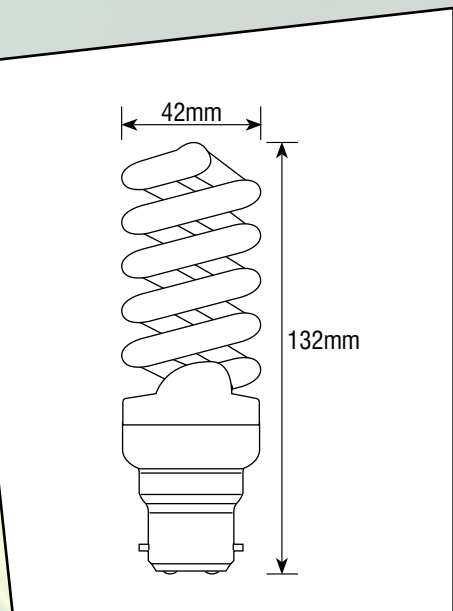

## Helix 15W Colour

Available in a variety of colours and cap types

The 15W coloured helix spiral bulbs are a range of lamps using coloured glass and coloured phosphor to give architectural hues and colouring for display and accent lighting. 240V coloured helix lamps are available in 15W BC and ES, red, blue green and yellow. Great for seasonal and display applications with all the energy saving and cost savings associated with compact fluorescent lamps.

- Average life 8,000 hours
- Non dimmable
- Switching cycles >8,000
- Mercury content <2.3 mg

PRODUCT CODE	COLOUR	CAP TYPE
HELIX/15W/BC/BL	Blue	BC
HELIX/15W/BC/GR	Green	BC
HELIX/15W/BC/RED	Red	BC
HELIX/15W/BC/YEL	Yellow	BC
HELIX/15W/ES/BL	Blue	ES
HELIX/15W/ES/GR	Green	ES
HELIX/15W/ES/RED	Red	ES
HELIX/15W/ES/YEL	Yellow	ES