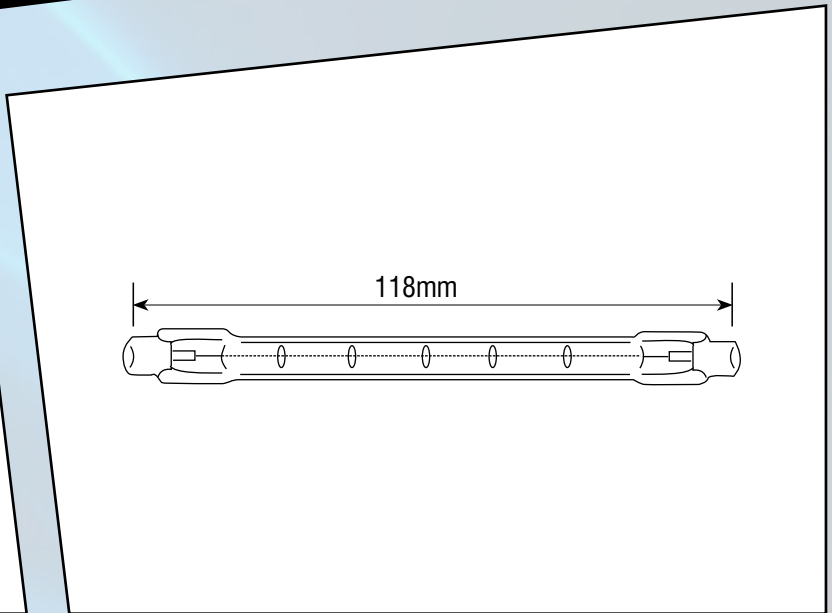

118mm Linear Halogen Lamps

2700K Warm White

Prolite's original linear halogen range of lamps are ideal for use in rough-service applications, and in both interior uplights and external floodlights.

- Optimised design of filament construction gives excellent light distribution
- Fully dimmable
- Also available in 80mm, 189mm and 254mm lengths

PRODUCT CODE	WATTAGE	VOLTAGE	DIMENSIONS
K7/110-PROPLUS	100W	110V	118mm x 8mm
K7/240-PROPLUS	100W	240V	118mm x 8mm
K28/110-PROPLUS	150W	110V	118mm x 8mm
K28/240-PROPLUS	150W	240V	118mm x 8mm
K11/24-28PROPLUS	200W	28V	118mm x 8mm
K11/110-PROPLUS	200W	110V	118mm x 8mm
K11/240-PROPLUS	200W	240V	118mm x 8mm
K9/110V-PROPLUS	300W	110V	118mm x 8mm
K9/240-PROPLUS	300W	240V	118mm x 8mm
K1/110-PROPLUS	500W	110V	118mm x 8mm
K1/240-PROPLUS	500W	240V	118mm x 8mm