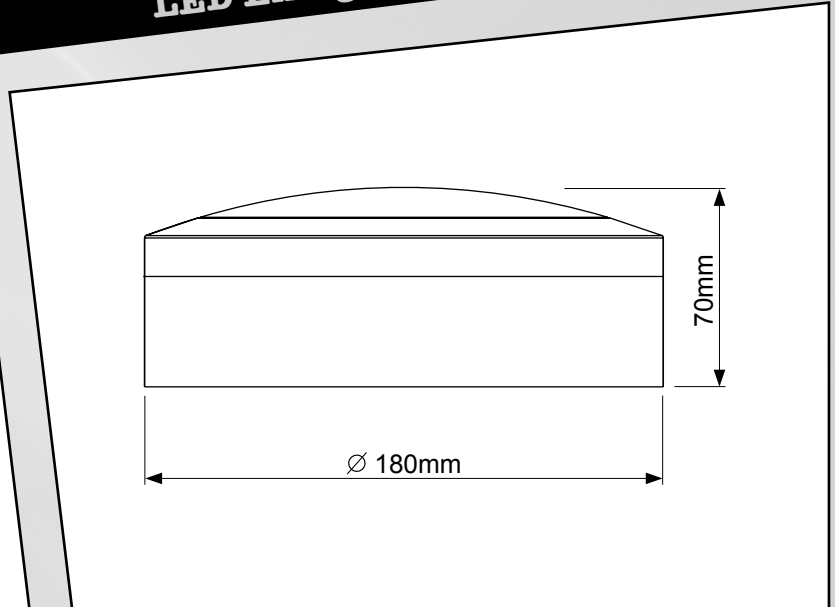

LED Pro-Disc Plus Mini

LED Energy Saving Bulk Head Light

The LED Pro-Disc Plus Mini is the perfect solution to outdoor lighting with a die cast water proof housing. Available in a choice of white or grey finish.

- 12W LED replacement for 16W / 28W 2D lamps
- 600 lumens
- 5000K Cool White
- IP65
- Beam angle 120°
- Die cast aluminium housing
- 60 pcs SMD LED
- 30,000 hours average life
- 100-240V AC 50/60Hz

Product Codes

Grey - LED/PDIP/12W/5KG

White - LED/PDIP/12W/5KW