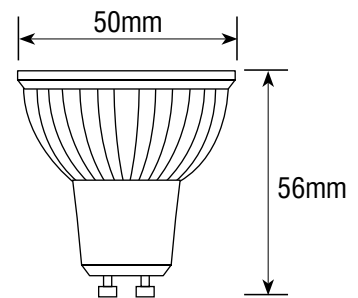

# GU10 5.3W LED - Dimmable

2700K Warm White

Highly efficient GU10 LED lamp

5.3W LED GU10

35W Halogen GU10

- High performance fully dimmable LED's - compatible with the majority of dimming systems
- Like for like size replacement - direct replacement for halogen GU10
- Average life 25,000 hours
- 80% energy saving compared to a 50W halogen lamp
- Operating Voltage: 220-240V 50/60 Hz
- Power Consumption: 5.3W
- Beam Angle: 36 degrees
- Warm white 2700K to match existing light sources (living, leisure ambient lighting)

PRODUCT CODE	POWER (W)	LUMENS	COLOUR TEMPERATURE	CAP TYPE	DIMENSIONS
GU10/LED5.3DIM27K	5.3W	470	2700K	GU10	ø50 x 54mm