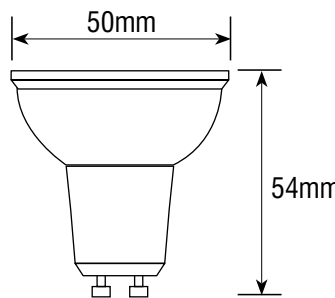

# GU10 5.3W LED - Dimmable

2700K Warm White

Highly efficient GU10 LED lamp

5.3W LED GU10

35W Halogen GU10

- High performance fully dimmable LED's - compatible with the majority of dimming systems
- Like for like size replacement - direct replacement for halogen GU10
- Average life 25,000 hours
- 80% energy saving compared to a 50W halogen lamp
- Operating Voltage: 220-240V 50/60 Hz
- Power Consumption: 5.3W
- Beam Angle: 36 degrees
- Warm white 2700K to match existing light sources (living, leisure ambient lighting)

PRODUCT CODE	POWER (W)	LUMENS	COLOUR TEMPERATURE	CAP TYPE	DIMENSIONS
GU10/LED5.3DIM27K	5.3W	470	2700K	GU10	ø50 x 54mm