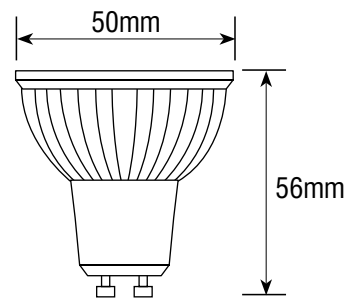

GU10 5W LED

2700K Warm White

Highly efficient GU10 LED lamp

5W LED GU10

35W Halogen GU10

- High performance LED's
- Like for like size replacement - direct replacement for halogen GU10
- Average life 25,000 hours
- 80% energy saving compared to a 50W halogen lamp
- Operating Voltage: 220-240V 50/60 Hz
- Power Consumption: 5W
- Beam Angle: 36 degrees
- Warm white 2700K to match existing light sources (living, leisure ambient lighting)

RoHS

PRODUCT CODE	POWER (W)	LUMENS	COLOUR TEMPERATURE	CAP TYPE	DIMENSIONS
GU10/WH/LED/5W27	5W	380	2700K	GU10	ø50 x 54mm