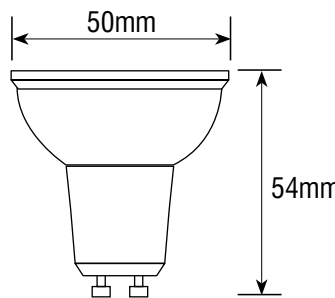

GU10 5W LED

2700K Warm White

Highly efficient GU10 LED lamp

5W LED GU10

35W Halogen GU10

- High performance LED's
- Like for like size replacement - direct replacement for halogen GU10
- Average life 25,000 hours
- 80% energy saving compared to a 50W halogen lamp
- Operating Voltage: 220-240V 50/60 Hz
- Power Consumption: 5W
- Beam Angle: 36 degrees
- Warm white 2700K to match existing light sources (living, leisure ambient lighting)

RoHS

PRODUCT CODE	POWER (W)	LUMENS	COLOUR TEMPERATURE	CAP TYPE	DIMENSIONS
GU10/WH/LED/5W27	5W	380	2700K	GU10	ø50 x 54mm